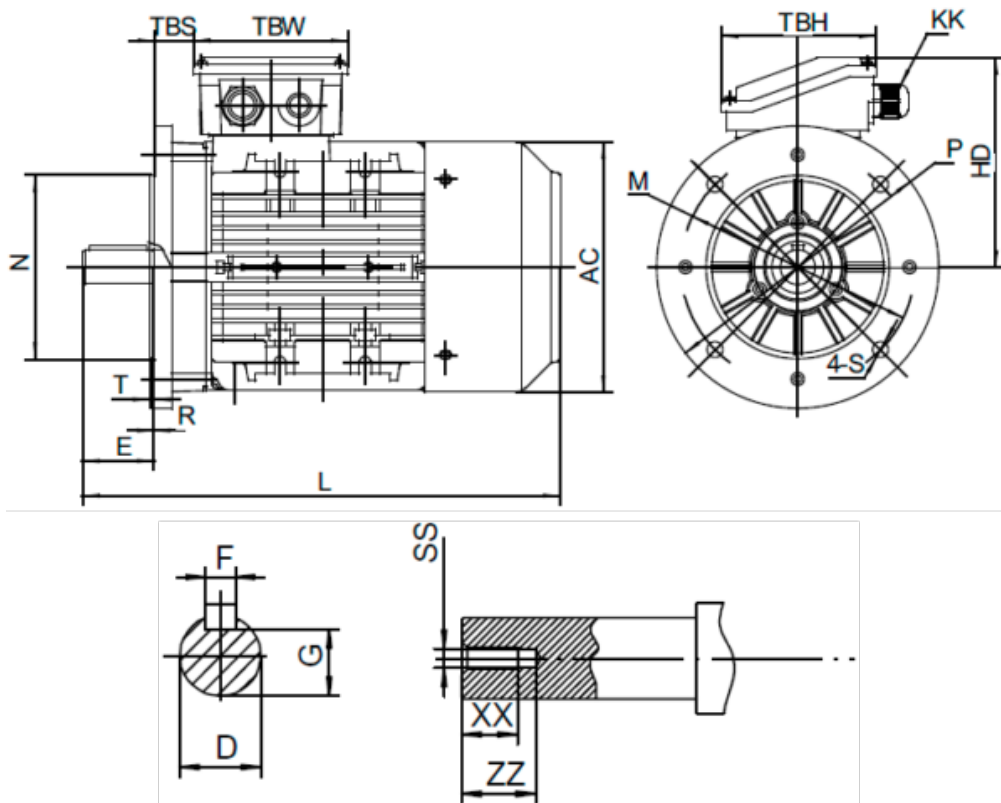

Data Sheet

Article number: 25180055022440

Description: Kleedrive T3A 132S1-2 5.5kw 2800 rpm UL/CSA
3x400/690V 50 HZ IP55 B5 Eff=89,2%

Measures

AA = 260	L = 460/498	TBH = 118
AC = Ø261	M = Ø265	TBS = 36.5
AD = 323	N = Ø230	TBW = 118
D = Ø38	P = Ø300	XX = 28
E = 80	R = 0	ZZ = 37
F = 10	S = Ø15	
G = 33	SS = M12	
HD = 191	T = 4	